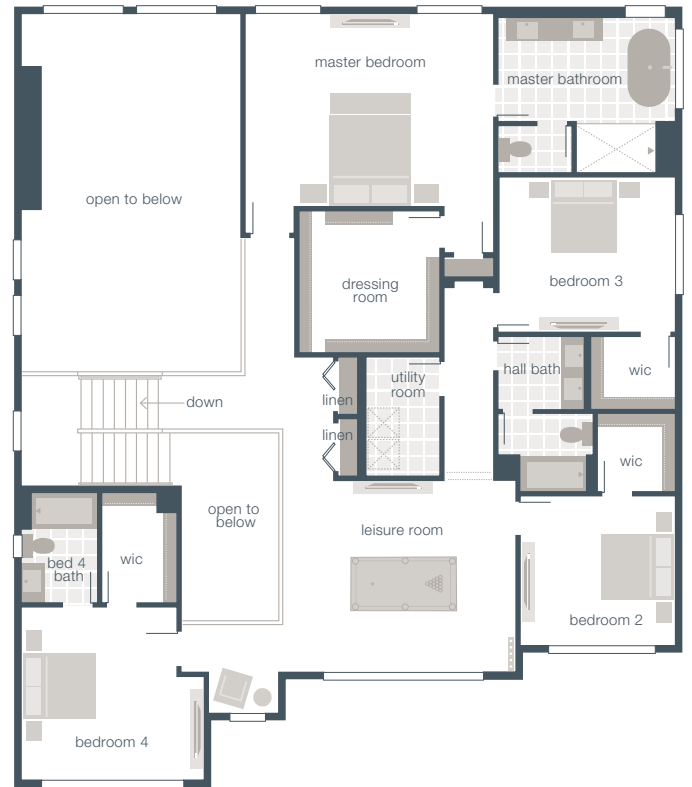

4078 SQUARE FEET

4

3.5

3

AVOCA

Main Floor 1809 sf

4 Bedrooms

Outdoor Room

Den

Upper Floor 2058 sf

3.5 Baths

Leisure Room

Multi-Purpose Room

4078 total sf

3 Car Garage

Grand Butler's Pantry

Outdoor Room 211 sf

Garage 720 sf

ASK US ABOUT AVAILABLE
OPTIONS AND FACADES

MAINVUE™
HOMES
mainvuehomes.com

*The finished square footage areas provided are calculated based on ANSI Z765-2013 standards as commissioned by National Association of Home Builders (NAHB). Finished square footage calculations were made based on plan dimensions only and may vary from the finished square footage of the house as built. Finished square footages vary based on elevation styles and plan options. Total square footage used in marketing includes the outdoor room.